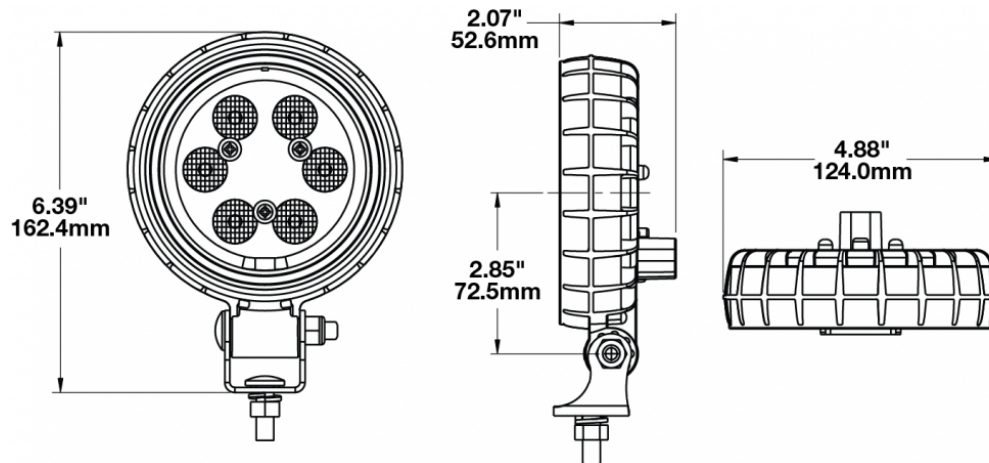

## PRODUCT INFORMATION

---

<b>Description</b>	12-24V Non-Heated LED Work Light with Trapezoid Beam Pattern
<b>Height</b>	162.31 mm / 6.39 in
<b>Width</b>	123.95 mm / 4.88 in
<b>Depth</b>	52.58 mm / 2.07 in
<b>Shape</b>	Round
<b>Outer Lens Material</b>	Polycarbonate
<b>Outer Lens Color</b>	Clear
<b>Housing Material</b>	Polycarbonate
<b>Housing Color</b>	Black
<b>Mounting Hardware Description</b>	(x1) M8-1.25 x 20mm Mounting Bolt
<b>Mounting Type</b>	Universal Pedestal Mount
<b>Minimum Operating Temperature</b>	-40 °C / -40 °F
<b>Maximum Operating Temperature</b>	65 °C / 149 °F
<b>Connector or Wiring</b>	Integrated 2-Pin Deutsch Weather-Proof Socket (DT04-2P)
<b>Mating Connector</b>	2-Pin Deutsch Weather-Proof Plug (DT06-2S)
<b>Product Weight</b>	1.52 lbs / 0.69 kgs
<b>Shipping Weight</b>	3.00 lbs / 1.36 kgs

## PRODUCT DIMENSIONS